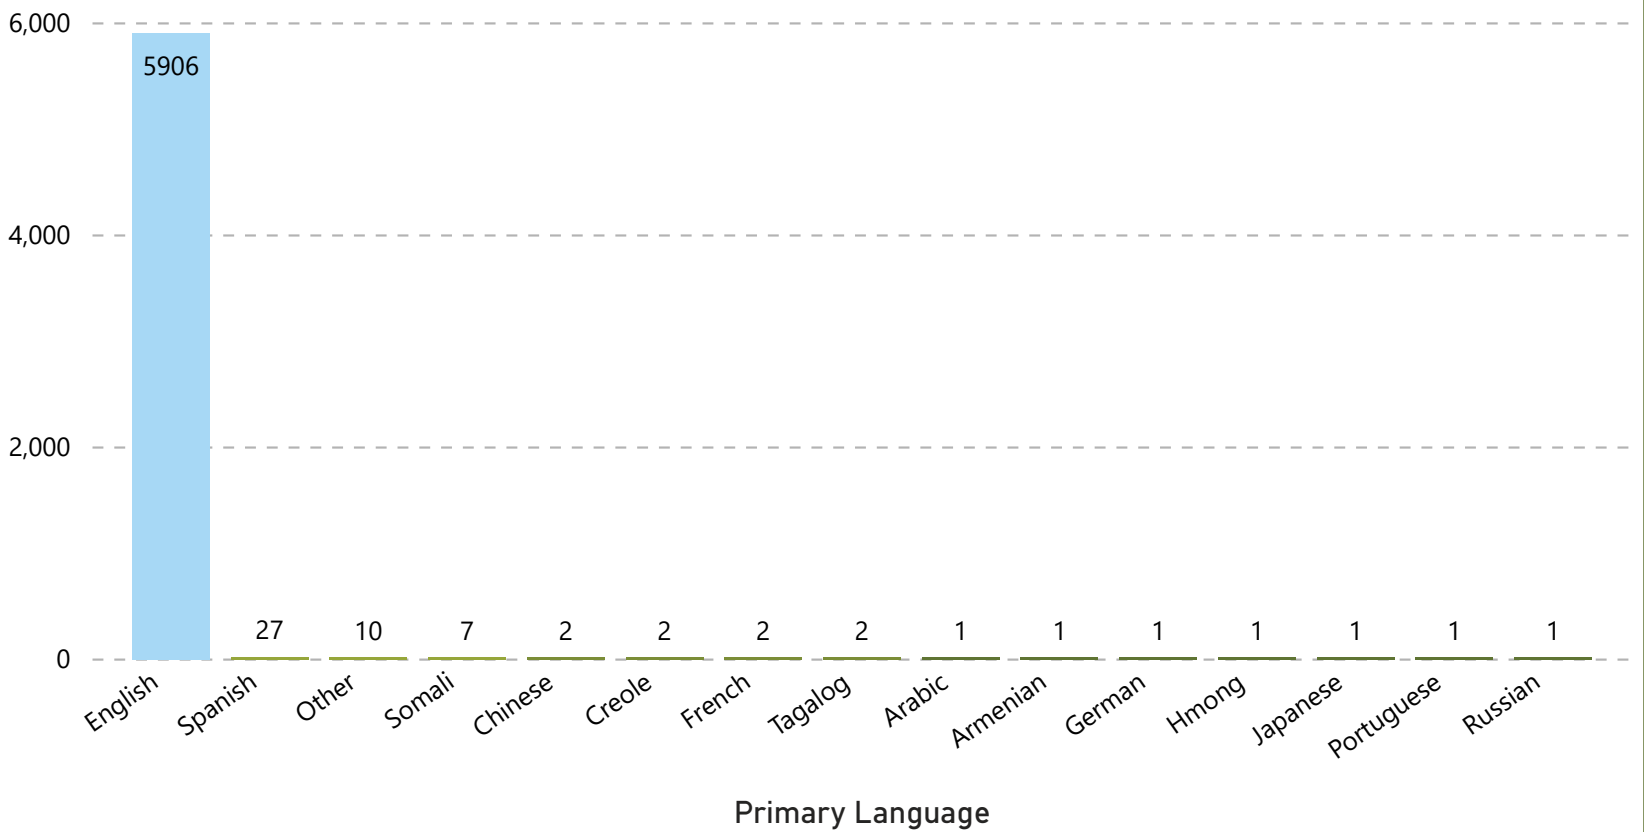

Workforce Demographics

1st Quarter 2021

5965
Growing Futures Members

Demographic data shows all individuals who held a current Growing Futures membership account during the reporting quarter. Age reflects age at the start of the quarter. The total number of accounts reported in this data is 5965.

Key Findings: The Early Childhood workforce in North Dakota is comprised of women who are mostly Caucasian, English-speaking and between 20 and 40 years of age.

Age Range	No. of Members
20-29	2431
30-39	976
40-49	574
50-59	494
60-69	256
70-79	57
80 and up	2
Under 20	1175
Total	5965

Growing Futures Members by Language

Growing Futures Members by Race/Ethnicity