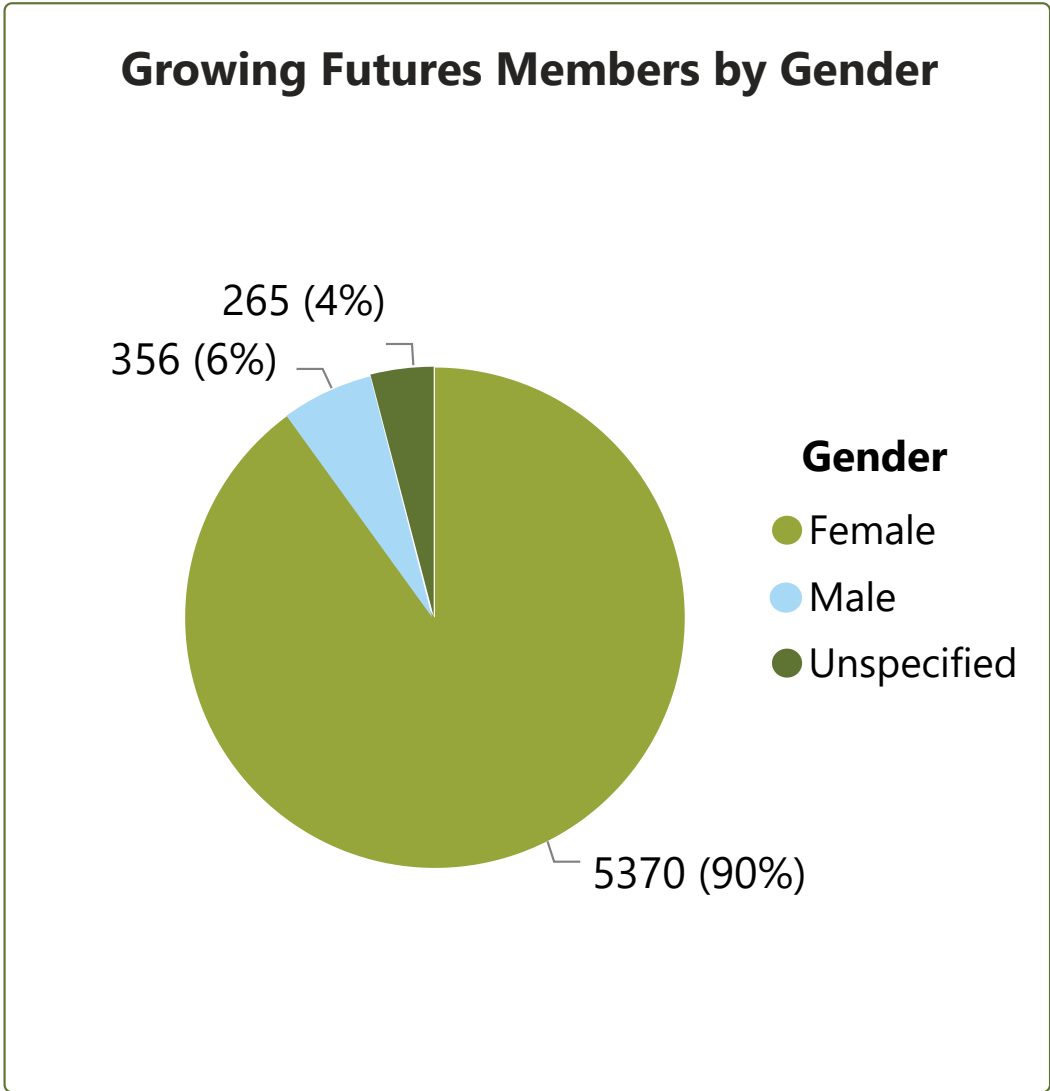

Workforce Demographics

1st Quarter 2021

5965
Growing Futures Members

Demographic data shows all individuals who held a current Growing Futures membership account during the reporting quarter. Age reflects age at the start of the quarter. The total number of accounts reported in this data is 5965.

Key Findings: The Early Childhood workforce in North Dakota is comprised of women who are mostly Caucasian, English-speaking and between 20 and 40 years of age.

Age Range	No. of Members
20-29	2431
30-39	976
40-49	574
50-59	494
60-69	256
70-79	57
80 and up	2
Under 20	1175
Total	5965