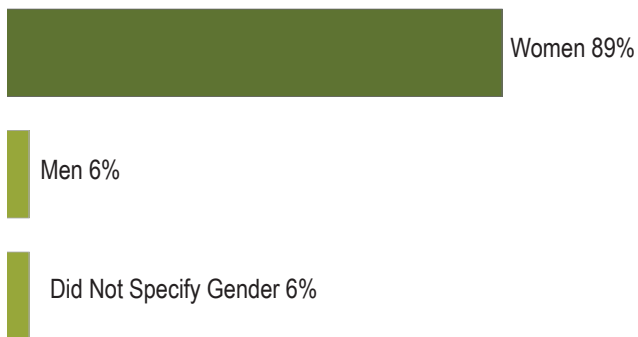

Workforce Demographics

3rd Quarter 2020:

Demographic data shows all individuals who held a current Growing Futures membership account during the reporting quarter. Age reflects age at the start of the quarter. The total number of accounts reported in this data is 5938.

Key Findings:

The Early Childhood workforce in North Dakota is comprised of women who are mostly Caucasian, English-speaking, and between 20-40 years of age.

Gender

Age

Race/Ethnicity

Languages