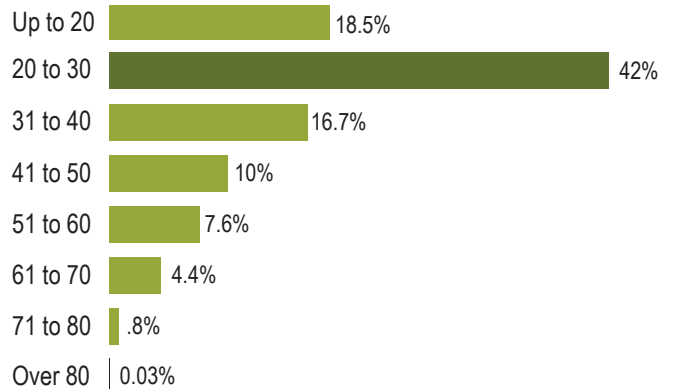

Workforce Demographics

3rd Quarter 2020:

Demographic data shows all individuals who held a current Growing Futures membership account during the reporting quarter. Age reflects age at the start of the quarter. The total number of accounts reported in this data is 5938.

Key Findings:

The Early Childhood workforce in North Dakota is comprised of women who are mostly Caucasian, English-speaking, and between 20-40 years of age.

Gender

Age

Race/Ethnicity

Languages