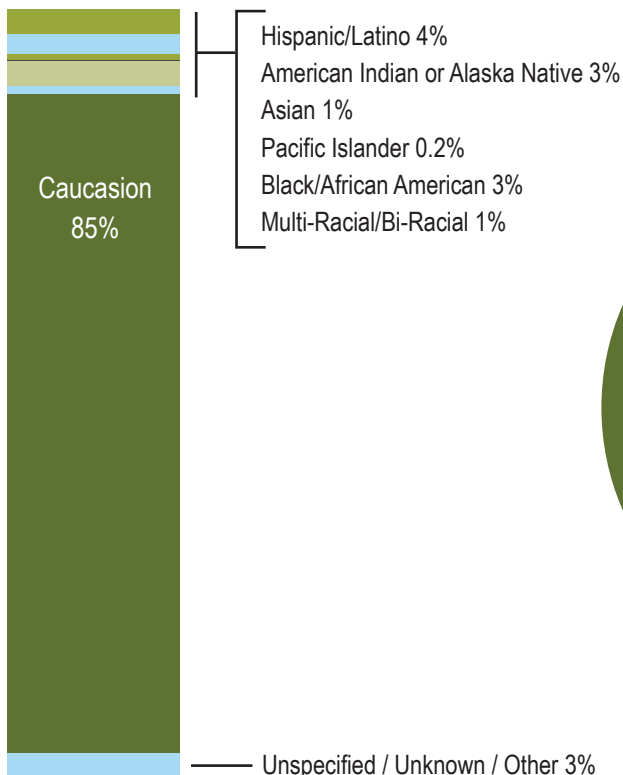

Workforce Demographics

3rd Quarter 2020:

Demographic data shows all individuals who held a current Growing Futures membership account during the reporting quarter. Age reflects age at the start of the quarter. The total number of accounts reported in this data is 5938.

Key Findings:

The Early Childhood workforce in North Dakota is comprised of women who are mostly Caucasian, English-speaking, and between 20-40 years of age.

Gender

Age

Race/Ethnicity

Languages