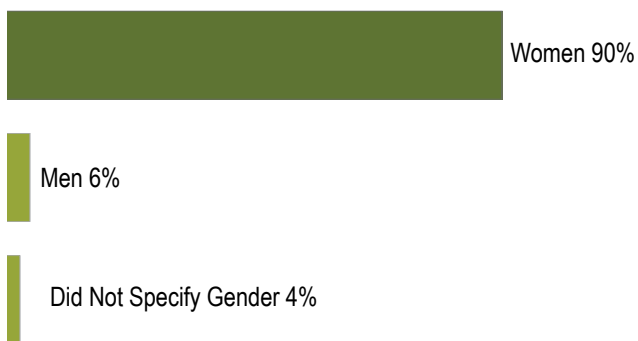

Workforce Demographics

4th Quarter 2020:

Demographic data shows all individuals who held a current Growing Futures membership account during the reporting quarter. Age reflects age at the start of the quarter. The total number of accounts reported in this data is 5918.

Key Findings:

The Early Childhood workforce in North Dakota is comprised of women who are mostly Caucasian, English-speaking, and between 20-40 years of age.

Gender

Age

Race/Ethnicity

Languages