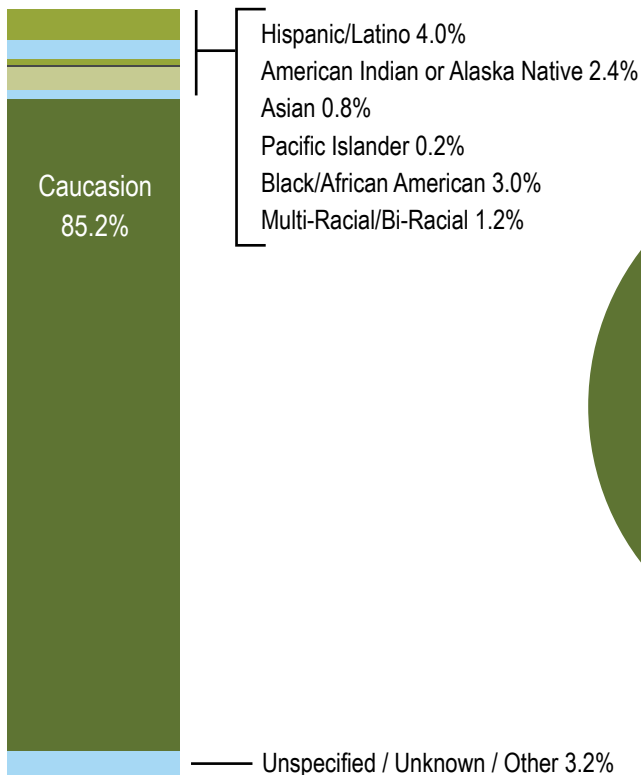

### 4th Quarter 2020:

Demographic data shows all individuals who held a current Growing Futures membership account during the reporting quarter. Age reflects age at the start of the quarter. The total number of accounts reported in this data is 5918.

### Key Findings:

The Early Childhood workforce in North Dakota is comprised of women who are mostly Caucasian, English-speaking, and between 20-40 years of age.

### Gender

### Race/Ethnicity