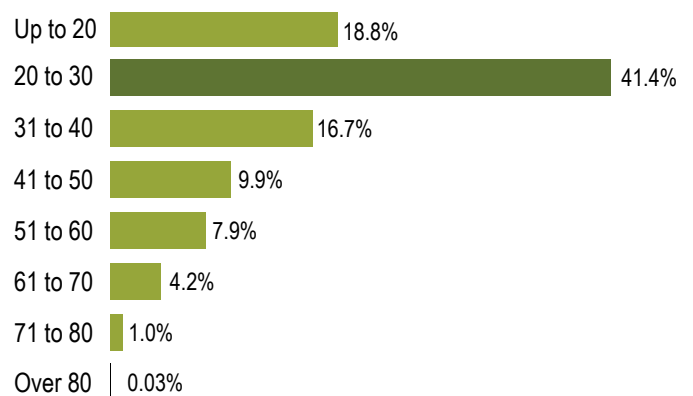

Workforce Demographics

4th Quarter 2020:

Demographic data shows all individuals who held a current Growing Futures membership account during the reporting quarter. Age reflects age at the start of the quarter. The total number of accounts reported in this data is 5918.

Key Findings:

The Early Childhood workforce in North Dakota is comprised of women who are mostly Caucasian, English-speaking, and between 20-40 years of age.

Gender

Age

Race/Ethnicity

Languages