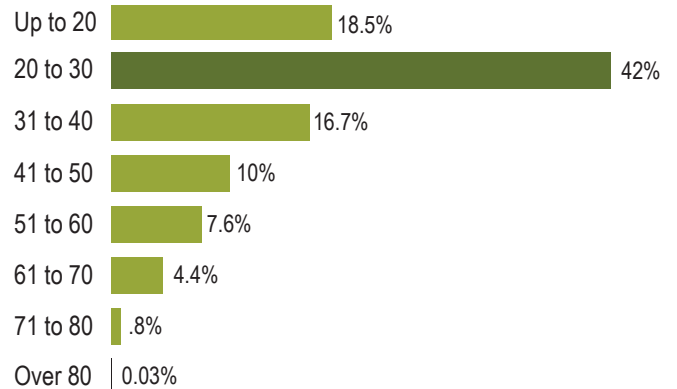

Workforce Demographics

2nd Quarter 2020:

Demographic data shows all individuals who held a current Growing Futures membership account during the reporting quarter. Age reflects age at the start of the quarter. The total number of accounts reported in this data is 6047.

Key Findings:

The Early Childhood workforce in North Dakota is comprised of women who are mostly Caucasian, English-speaking, and between 20-40 years of age.

Gender

Age

Race/Ethnicity

Languages