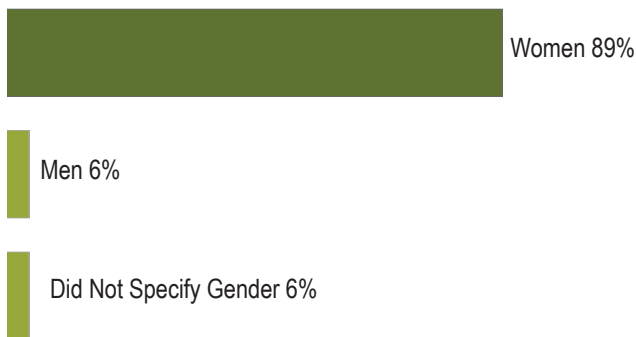

Workforce Demographics

2nd Quarter 2020:

Demographic data shows all individuals who held a current Growing Futures membership account during the reporting quarter. Age reflects age at the start of the quarter. The total number of accounts reported in this data is 6047.

Key Findings:

The Early Childhood workforce in North Dakota is comprised of women who are mostly Caucasian, English-speaking, and between 20-40 years of age.

Gender

Age

Race/Ethnicity

Languages