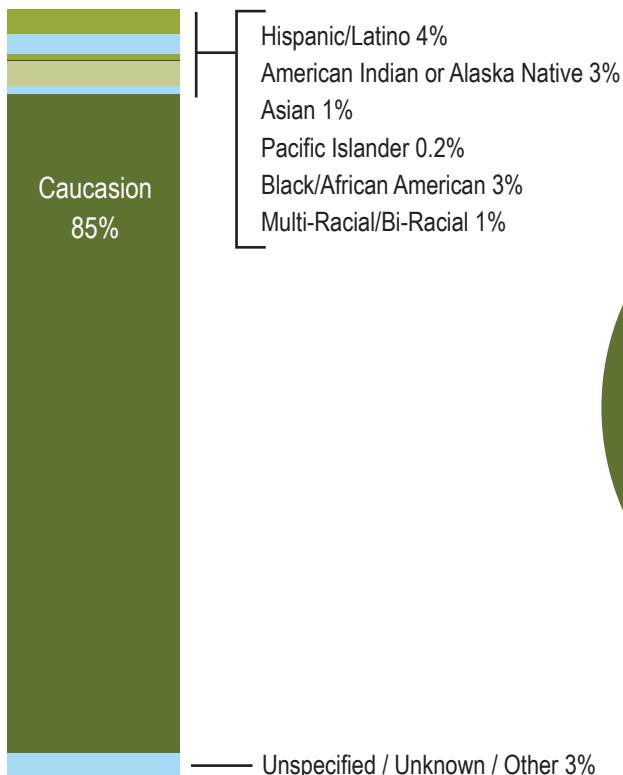

Workforce Demographics

2nd Quarter 2020:

Demographic data shows all individuals who held a current Growing Futures membership account during the reporting quarter. Age reflects age at the start of the quarter. The total number of accounts reported in this data is 6047.

Key Findings:

The Early Childhood workforce in North Dakota is comprised of women who are mostly Caucasian, English-speaking, and between 20-40 years of age.

Gender

Age

Race/Ethnicity

Languages