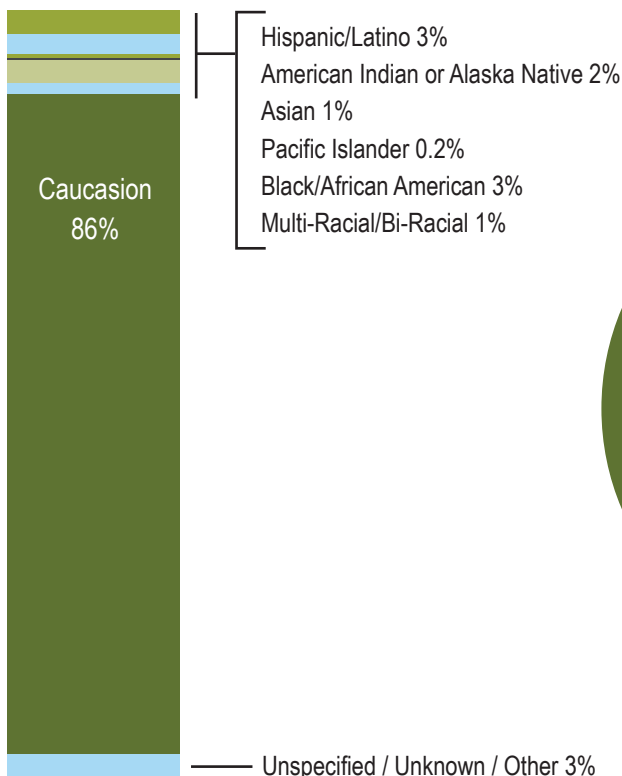

Workforce Demographics

3rd Quarter 2019:

Demographic data shows all individuals who held a current Growing Futures membership account during the reporting quarter. Age reflects age at the start of the quarter. The total number of accounts reported in this data is 6045.

Key Findings:

The Early Childhood workforce in North Dakota is comprised of women who are mostly Caucasian, English-speaking, and between 20-40 years of age.

Gender

Age

Race/Ethnicity

Languages