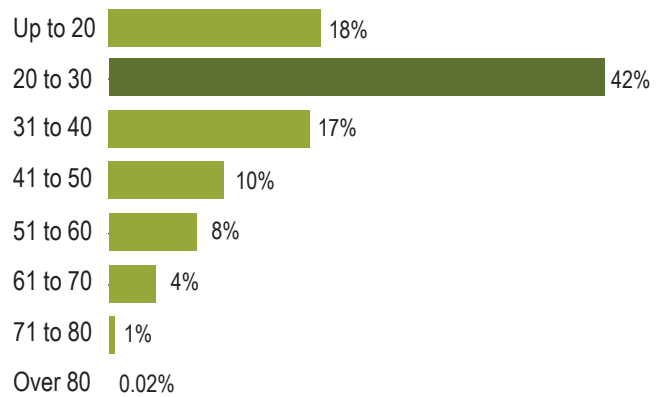

Workforce Demographics

3rd Quarter 2019:

Demographic data shows all individuals who held a current Growing Futures membership account during the reporting quarter. Age reflects age at the start of the quarter. The total number of accounts reported in this data is 6045.

Key Findings:

The Early Childhood workforce in North Dakota is comprised of women who are mostly Caucasian, English-speaking, and between 20-40 years of age.

Gender

Age

Race/Ethnicity

Languages