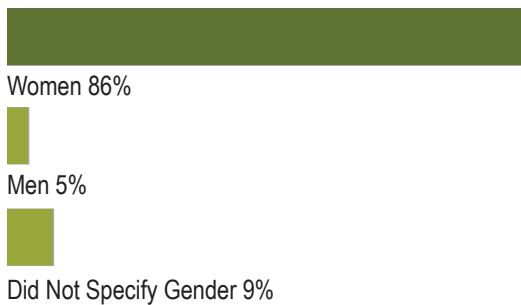

Workforce Demographics

3rd Quarter 2019:

Demographic data shows all individuals who held a current Growing Futures membership account during the reporting quarter. Age reflects age at the start of the quarter. The total number of accounts reported in this data is 6045.

Key Findings:

The Early Childhood workforce in North Dakota is comprised of women who are mostly Caucasian, English-speaking, and between 20-40 years of age.

Gender

Age

Race/Ethnicity

Languages