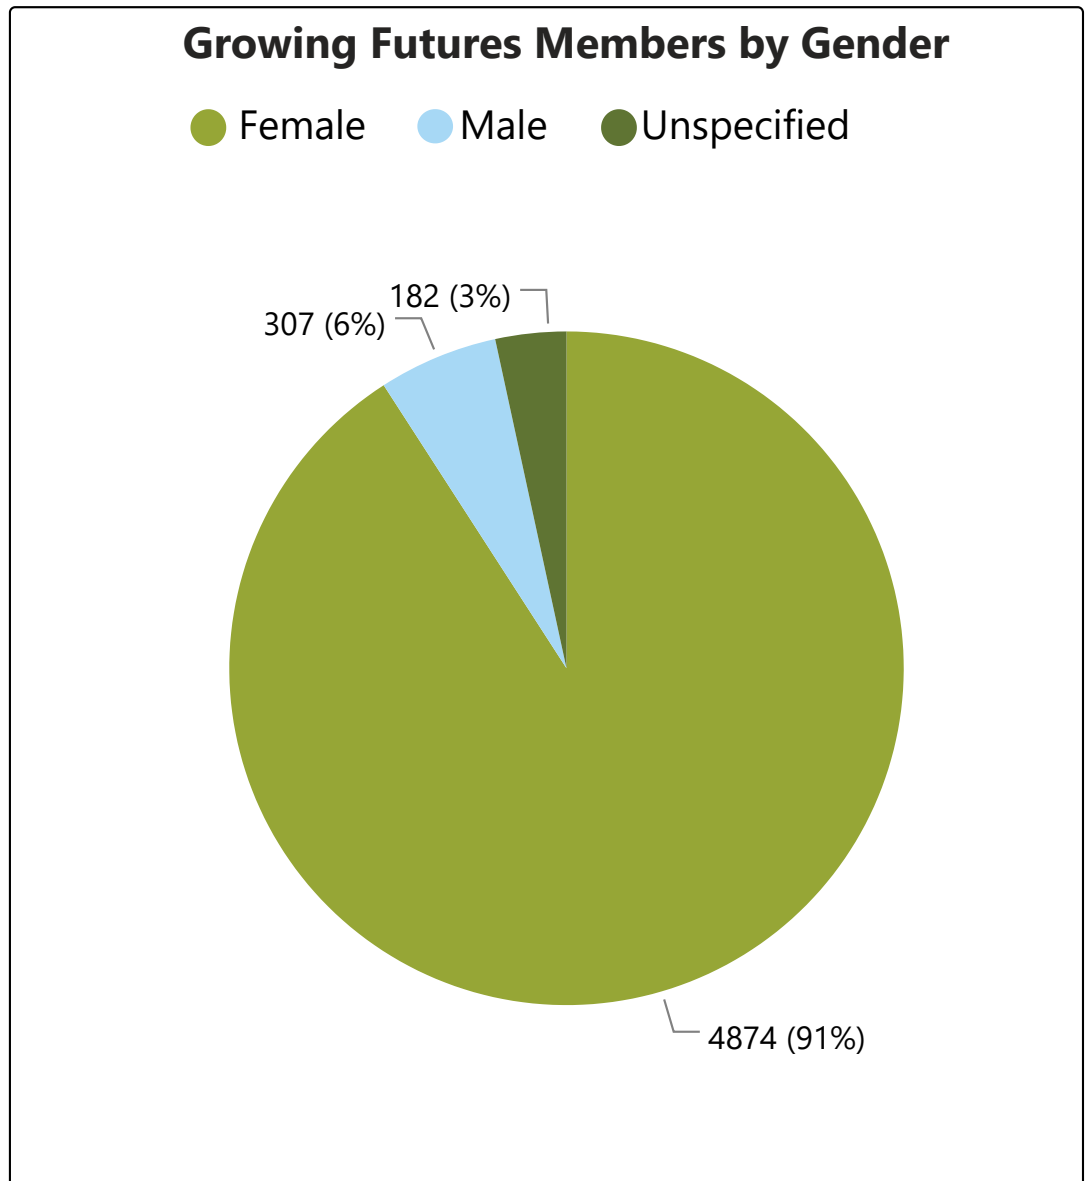

Workforce Demographics

3rd Quarter 2021

5363
Growing Futures Members

Demographic data shows all individuals who held a current Growing Futures membership account during the reporting quarter. Age reflects age at the start of the quarter. The total number of accounts reported in this data is 5363.

Key Findings: The Early Childhood workforce in North Dakota is comprised of women who are mostly Caucasian, English-speaking and between 20 and 40 years of age.

Age Range	No. of Members
20-29	2204
30-39	863
40-49	507
50-59	436
60-69	227
70-79	45
80 and above	1
Under 20	1080
Total	5363