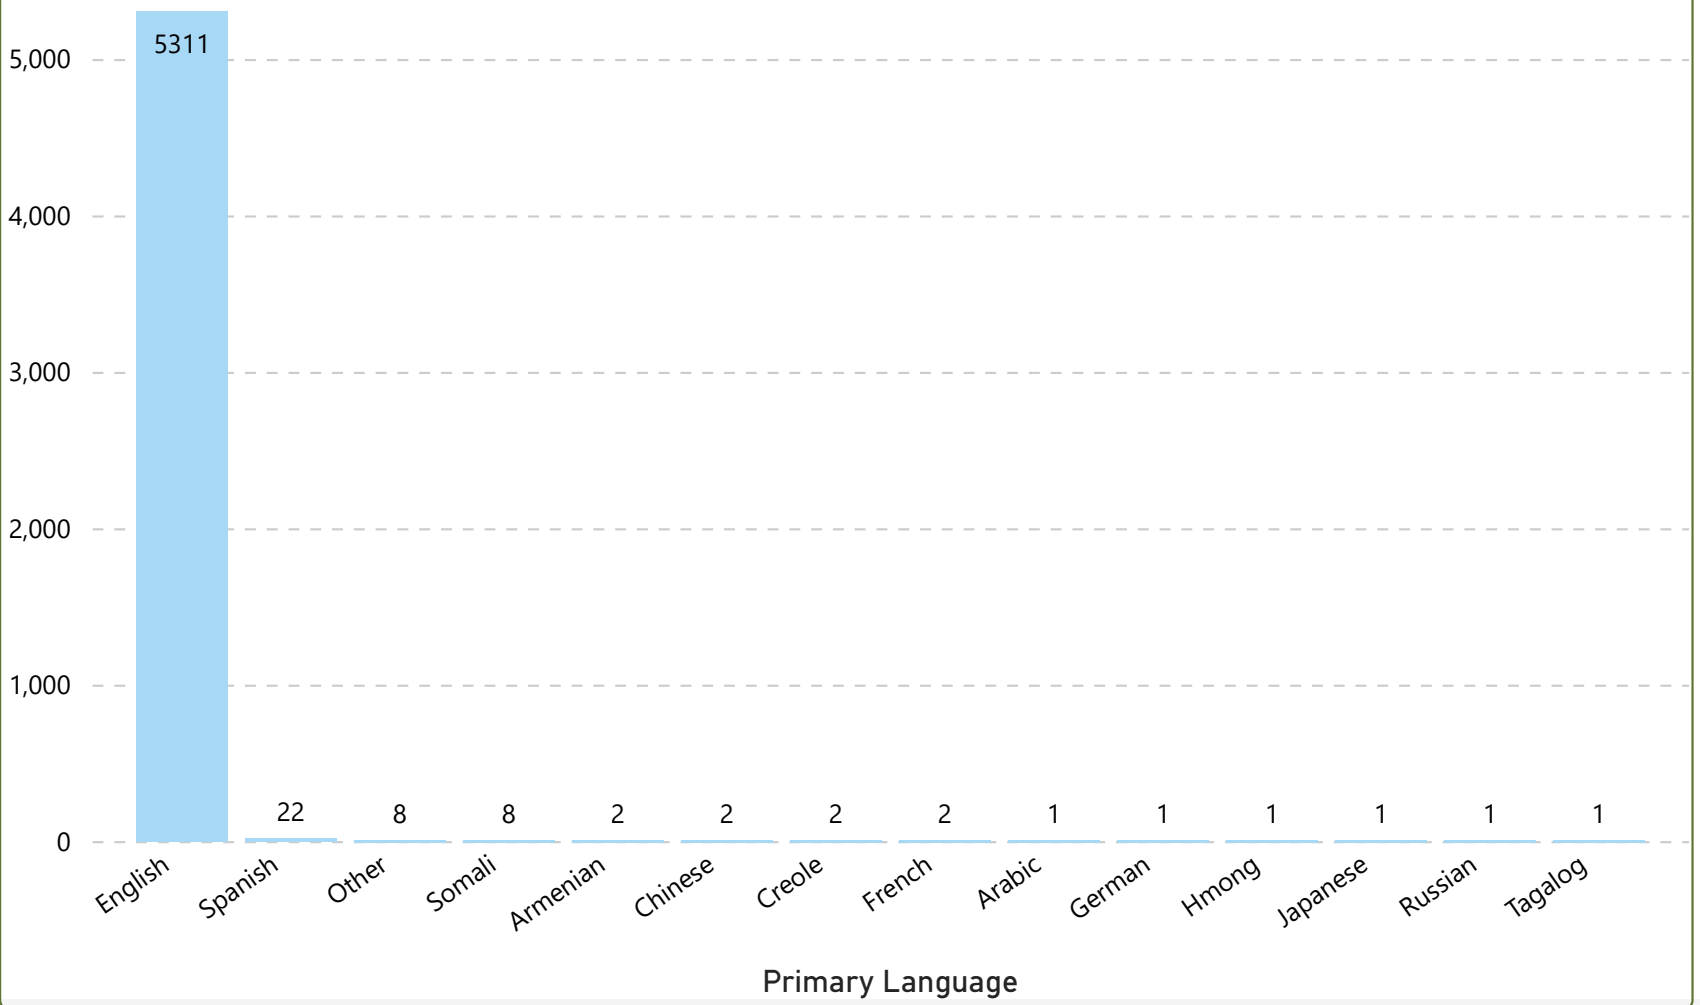

Growing Futures Members by Primary Language