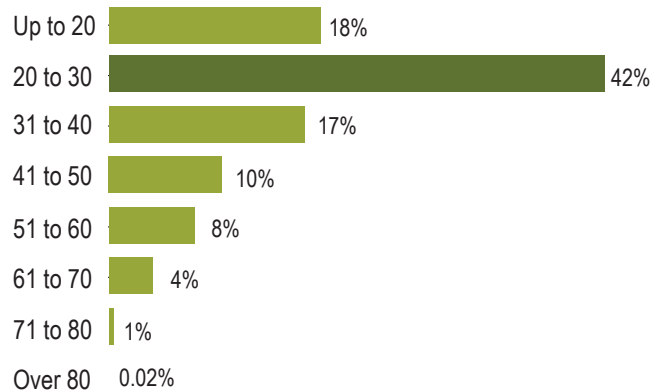

Workforce Demographics

4th Quarter 2019:

Demographic data shows all individuals who held a current Growing Futures membership account during the reporting quarter. Age reflects age at the start of the quarter. The total number of accounts reported in this data is 6103.

Key Findings:

The Early Childhood workforce in North Dakota is comprised of women who are mostly Caucasian, English-speaking, and between 20-40 years of age.

Gender

Age

Race/Ethnicity

Languages