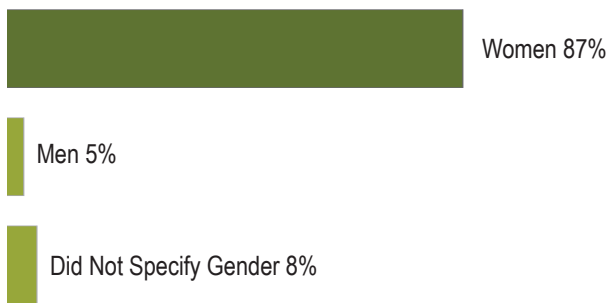

Workforce Demographics

4th Quarter 2019:

Demographic data shows all individuals who held a current Growing Futures membership account during the reporting quarter. Age reflects age at the start of the quarter. The total number of accounts reported in this data is 6103.

Key Findings:

The Early Childhood workforce in North Dakota is comprised of women who are mostly Caucasian, English-speaking, and between 20-40 years of age.

Gender

Age

Race/Ethnicity

Languages