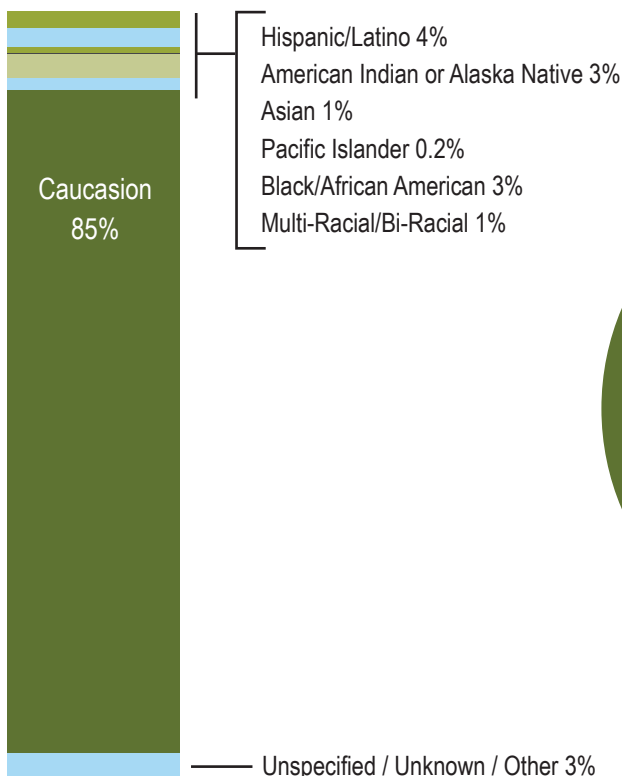

Workforce Demographics

4th Quarter 2019:

Demographic data shows all individuals who held a current Growing Futures membership account during the reporting quarter. Age reflects age at the start of the quarter. The total number of accounts reported in this data is 6103.

Key Findings:

The Early Childhood workforce in North Dakota is comprised of women who are mostly Caucasian, English-speaking, and between 20-40 years of age.

Gender

Age

Race/Ethnicity

Languages